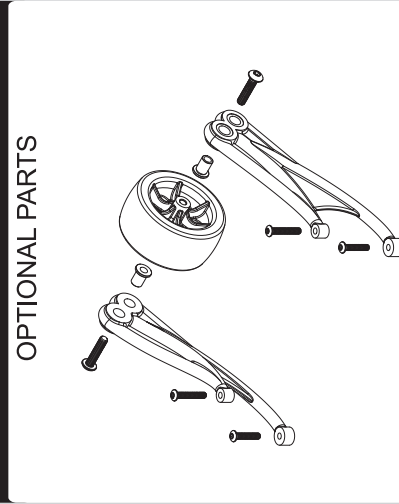

OPTIONAL :
89421WP : 150A ESC.

Battery Exploded View

Servo / Radio Box Exploded View

Upper Roll Brace Exploded View

Wheelie Wheel Exploded View

OPTIONAL PARTS

Electric Full Exploded View

94075BU : MT Plus Printed Body - Blue
94075DG : MT Plus Printed Body - Gray