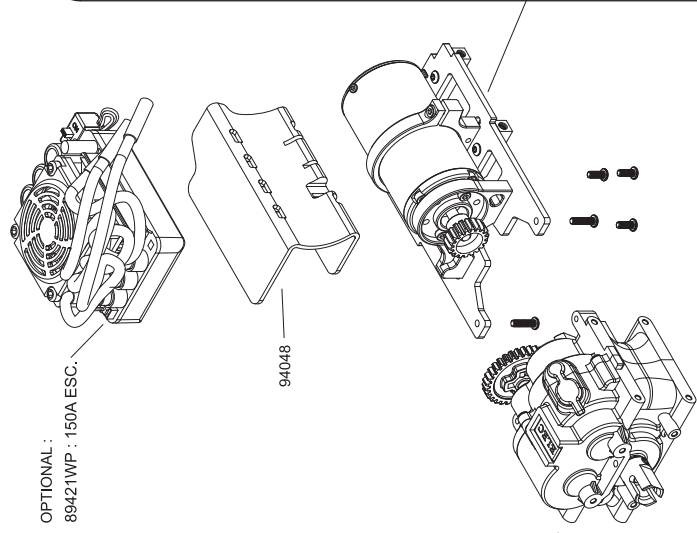

OPTIONAL :
89421WP : 150A ESC.

Battery Exploded View

Servo / Radio Box Exploded View

Upper Roll Brace Exploded View

Wheelie Wheel Exploded View

OPTIONAL PARTS

Electric Full Exploded View

94075BU : MT Plus Printed Body - Blue
94075DG : MT Plus Printed Body - Gray

4WD MONSTER TRUCK
HYPERMT
SPORT *Plus e*