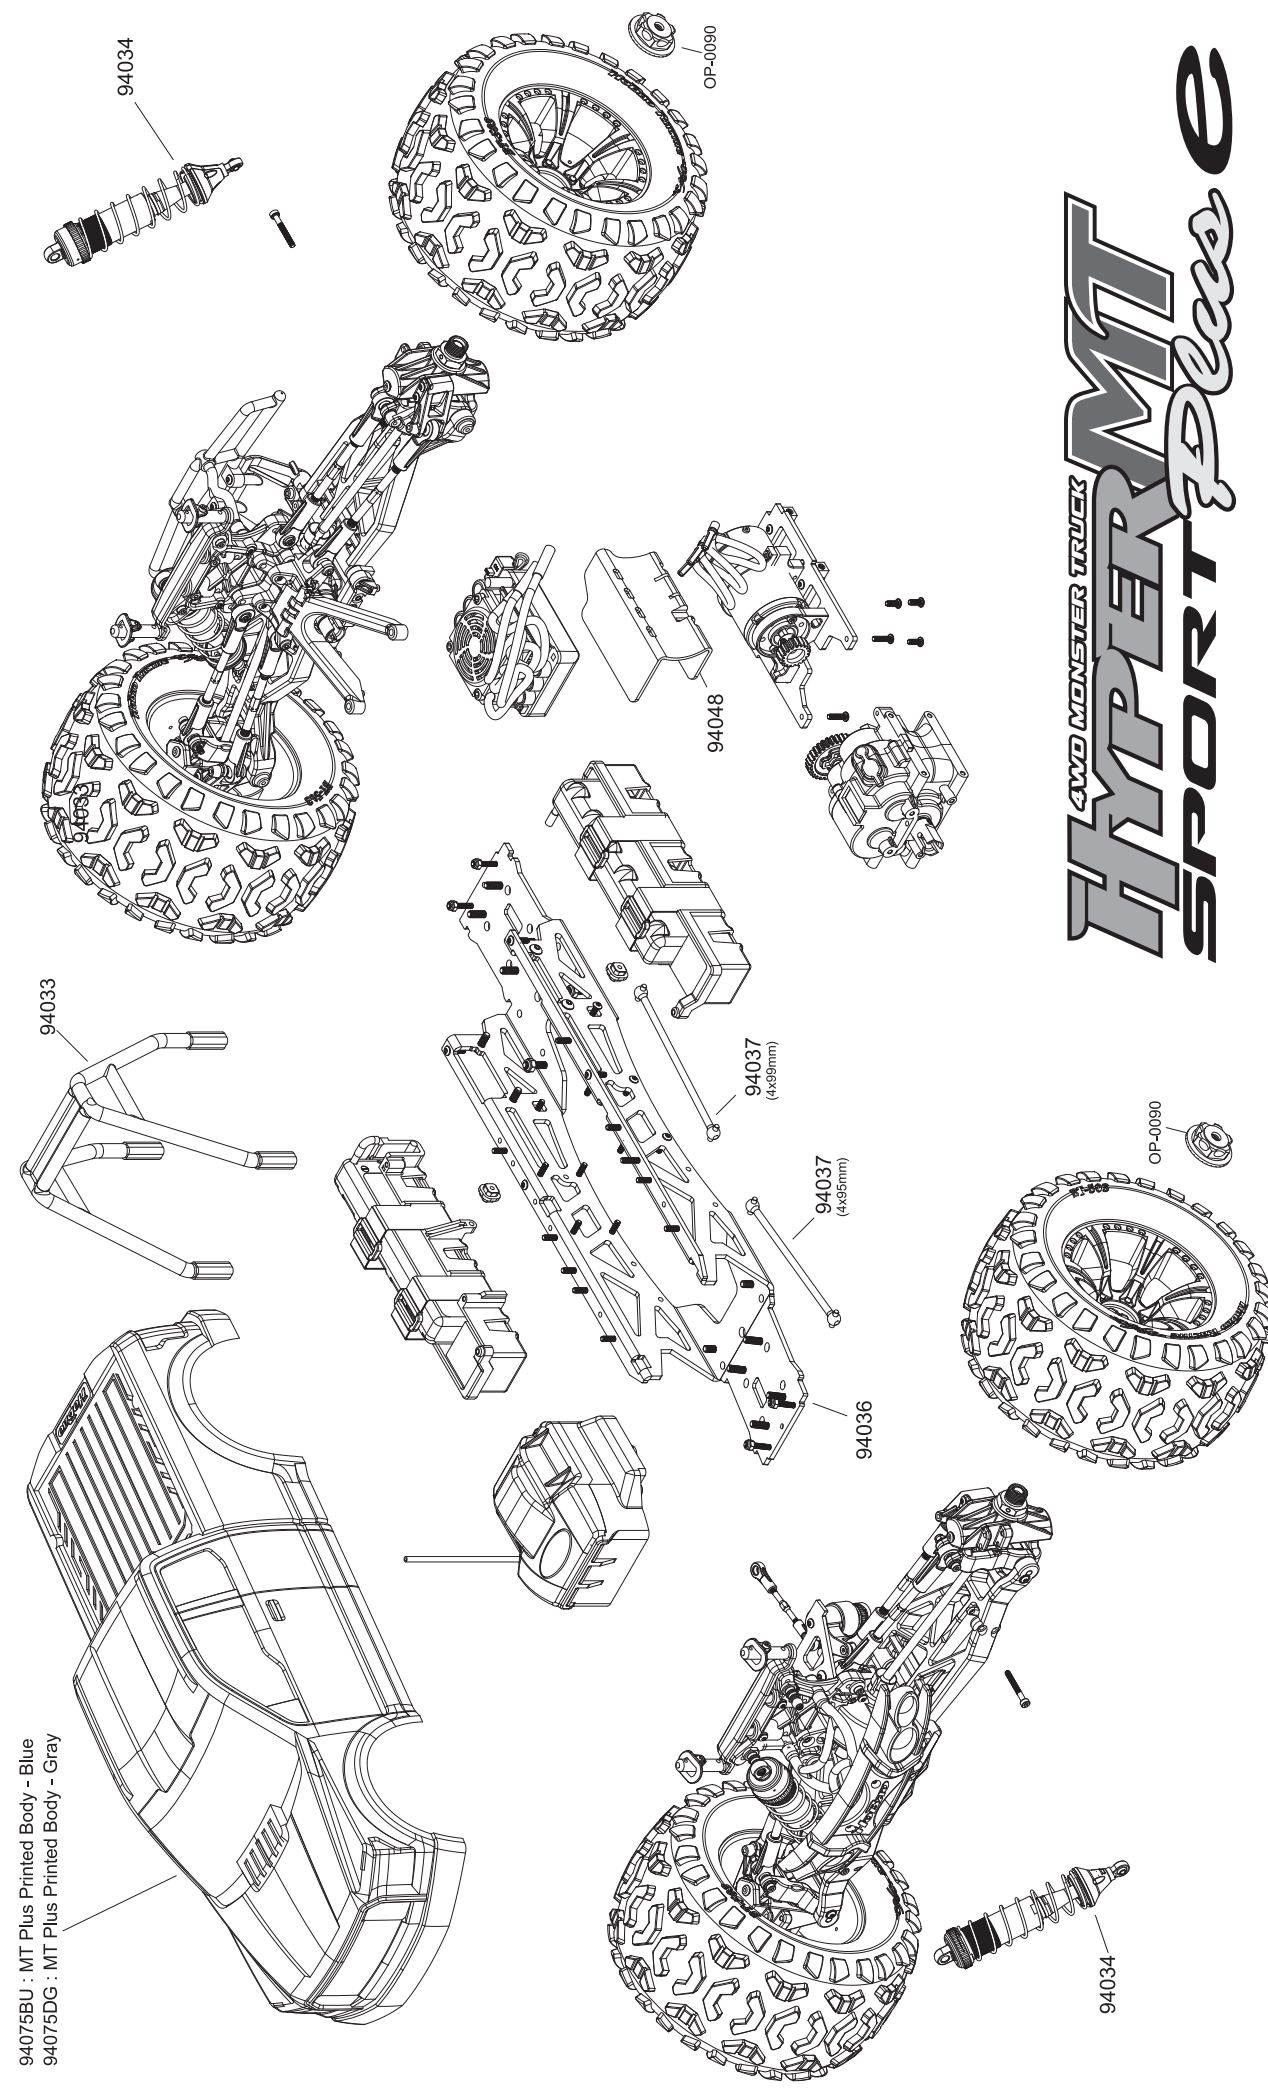

OPTIONAL :
89421WP : 150A ESC.

Battery Exploded View

Servo / Radio Box Exploded View

Upper Roll Brace Exploded View

Wheelie Wheel Exploded View

OPTIONAL PARTS

Electric Full Exploded View

94075BU : MT Plus Printed Body - Blue
94075DG : MT Plus Printed Body - Gray

4WD MONSTER TRUCK
HYPERMT
SPORT *Plus e*