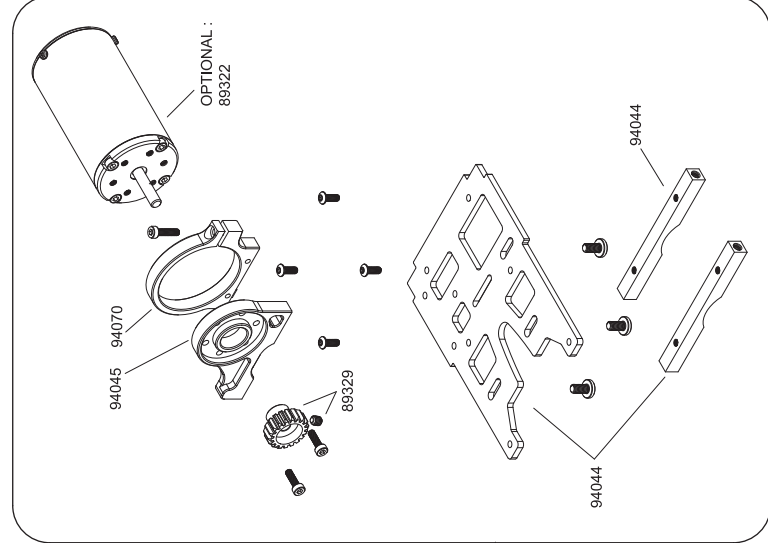

OPTIONAL :
89421WP : 150A ESC.

Battery Exploded View

Servo / Radio Box Exploded View

Upper Roll Brace Exploded View

Wheelie Wheel Exploded View

OPTIONAL PARTS

Electric Full Exploded View

94075BU : MT Plus Printed Body - Blue
94075DG : MT Plus Printed Body - Gray

4WD MONSTER TRUCK
HYPERMT
SPORT *Plus e*