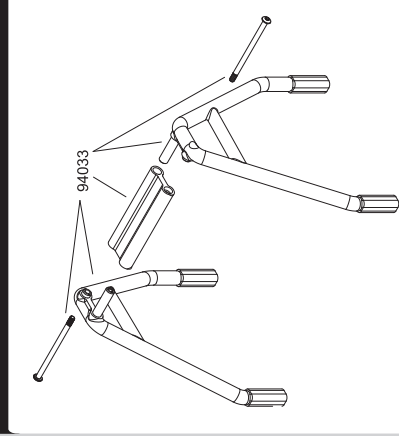

OPTIONAL :
89421WP : 150A ESC.

Battery Exploded View

Servo / Radio Box Exploded View

Upper Roll Brace Exploded View

Wheelie Wheel Exploded View

OPTIONAL PARTS

Electric Full Exploded View

94075BU : MT Plus Printed Body - Blue
94075DG : MT Plus Printed Body - Gray