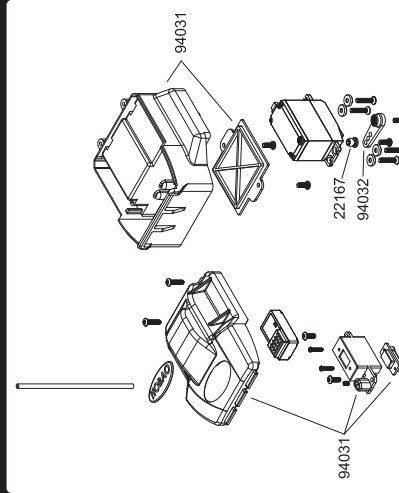

OPTIONAL :
89421WP : 150A ESC.

Battery Exploded View

Servo / Radio Box Exploded View

Upper Roll Brace Exploded View

Wheelie Wheel Exploded View

OPTIONAL PARTS

Electric Full Exploded View

94075BU : MT Plus Printed Body - Blue
94075DG : MT Plus Printed Body - Gray

4WD MONSTER TRUCK
HYPERMT
SPORT *Plus e*