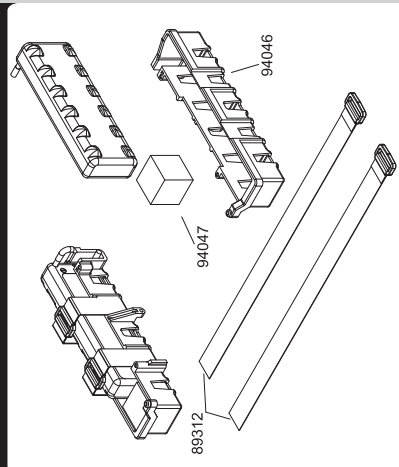

OPTIONAL :
89421WP : 150A ESC.

Battery Exploded View

Servo / Radio Box Exploded View

Upper Roll Brace Exploded View

Wheelie Wheel Exploded View

OPTIONAL PARTS

Electric Full Exploded View

94075BU : MT Plus Printed Body - Blue
94075DG : MT Plus Printed Body - Gray